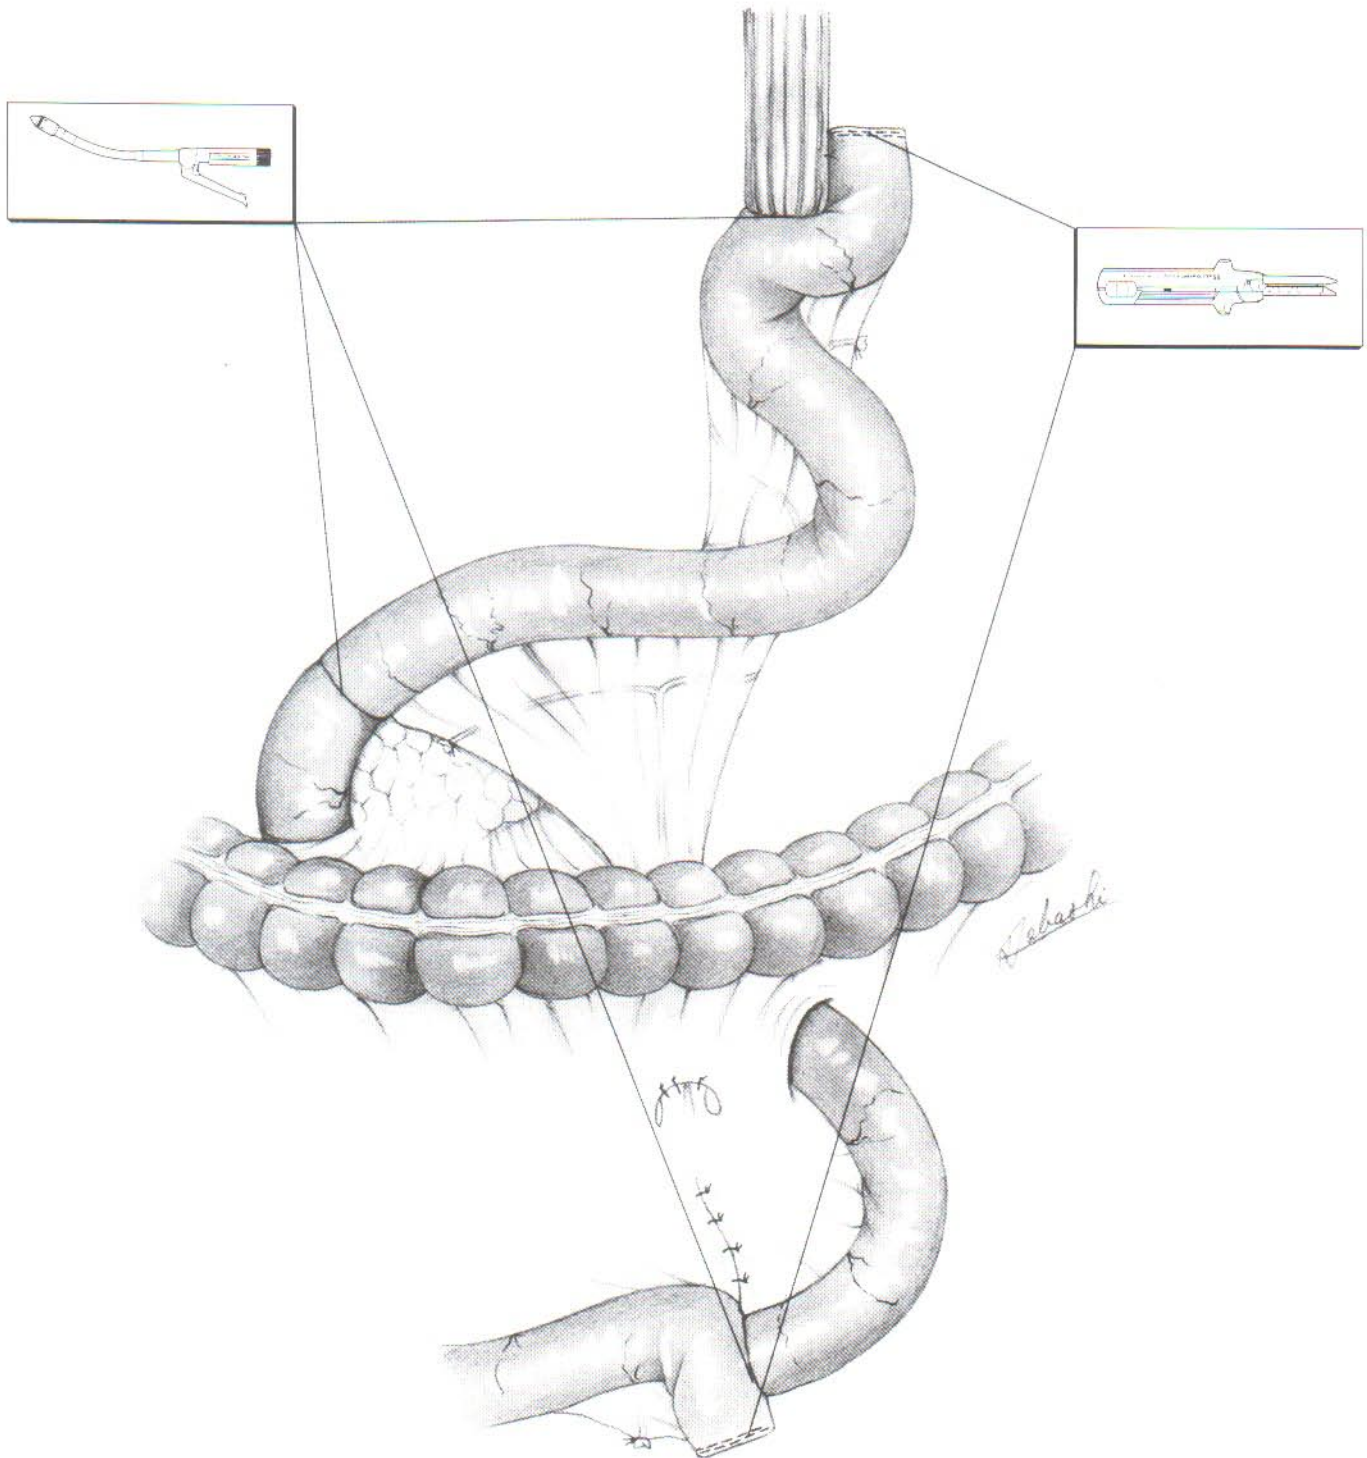

## 空肠间置术：端侧吻合法

Total gastrectomy:

end-to-side jejunal interposition

间置空肠的长度宜约 45cm。由于食道壁较厚，应认真地将食道全层结扎在砧头轴上。

The interpositional jejunum should be 45 cm long. The whole esophageal wall should be tied to the anvil shaft carefully, as the esophageal wall is relatively thick.