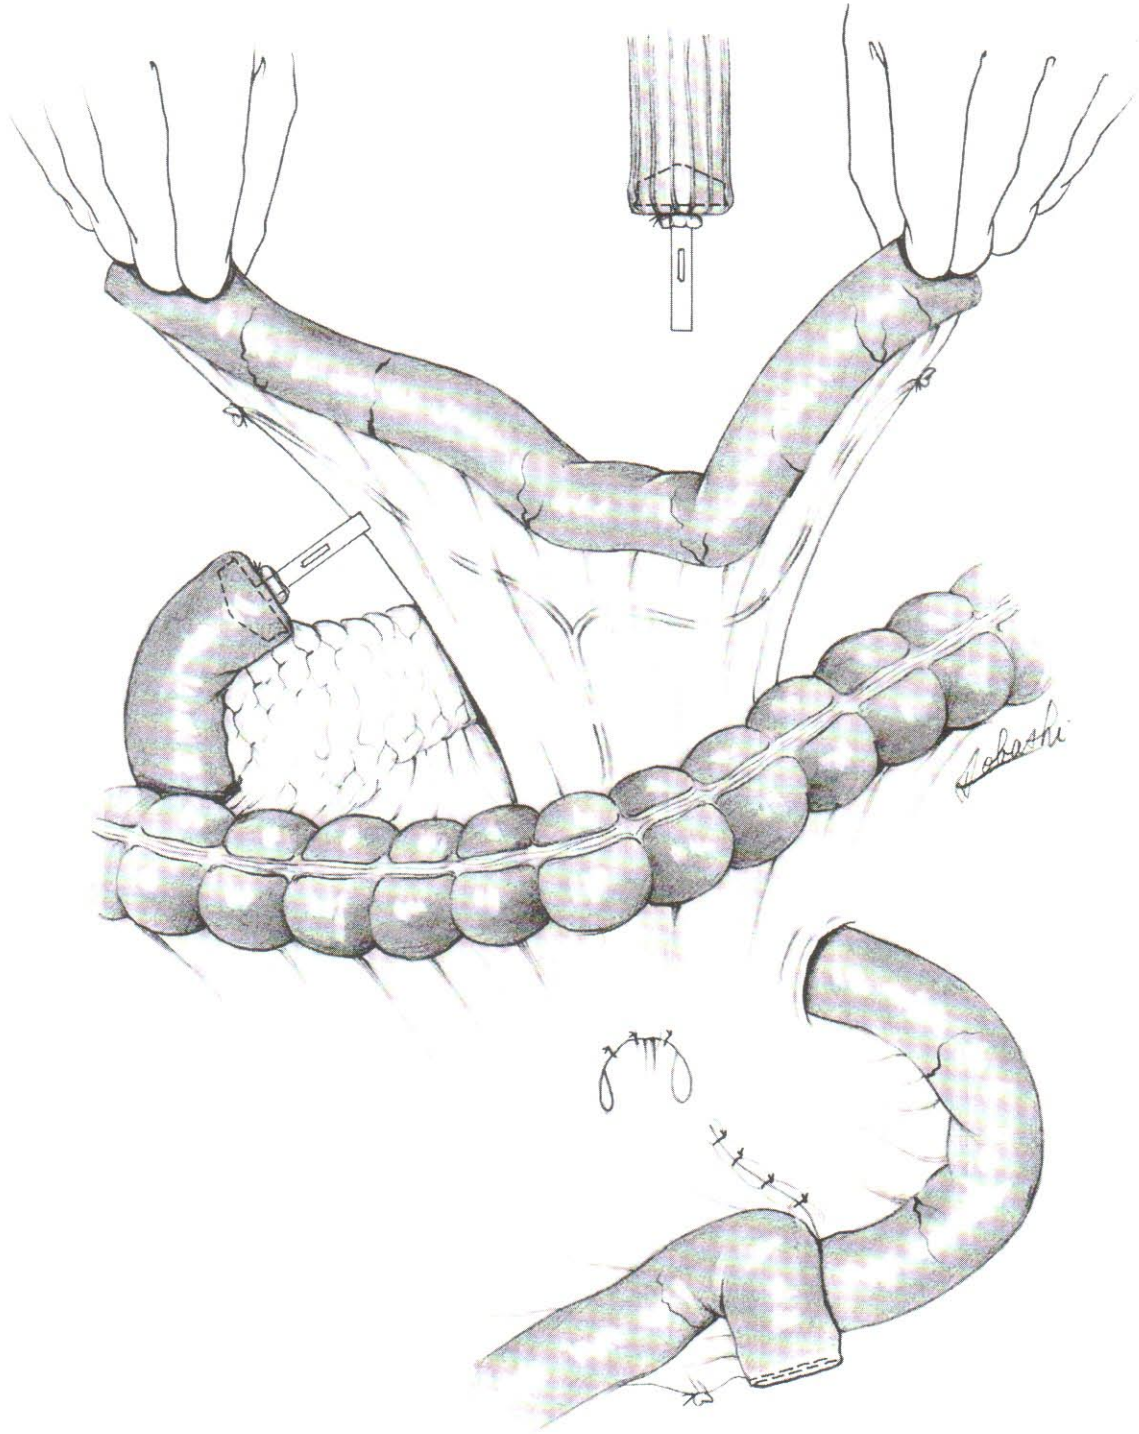

## 空肠间置术：端侧吻合法

Total gastrectomy:

end-to-side jejunal interposition

间置空肠的长度宜约 45cm。由于食道壁较厚，应认真地将食道全层结扎在砧头轴上。

The interpositional jejunum should be 45 cm long. The whole esophageal wall should be tied to the anvil shaft carefully, as the esophageal wall is relatively thick.