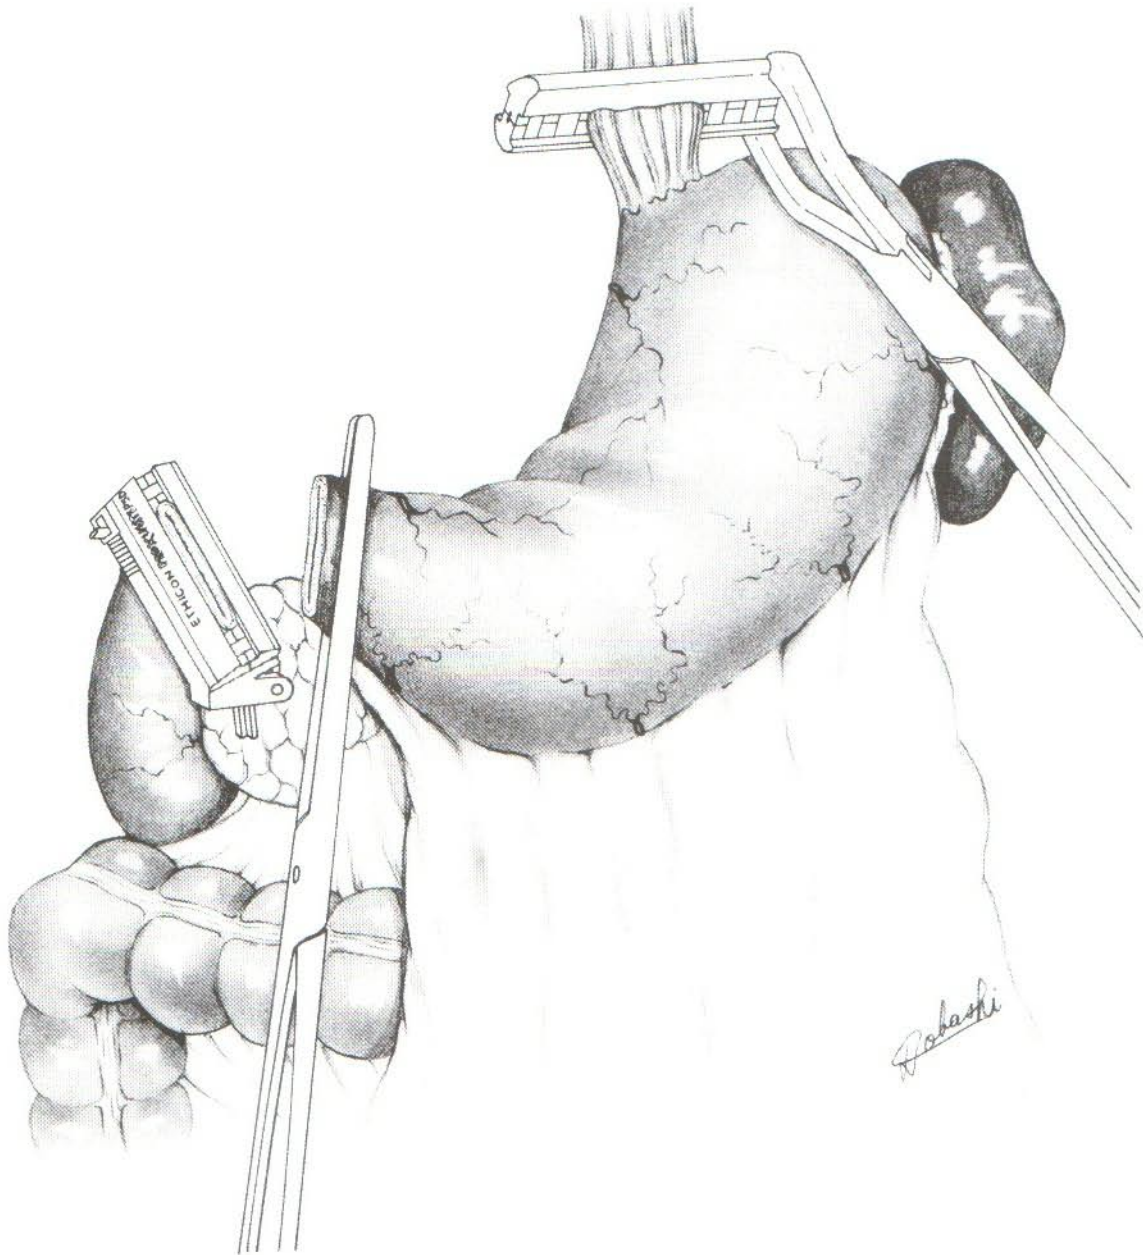

## 空肠间置术：端侧吻合法

Total gastrectomy:

end-to-side jejunal interposition

间置空肠的长度宜约 45cm。由于食道壁较厚，应认真地将食道全层结扎在砧头轴上。

The interpositional jejunum should be 45 cm long. The whole esophageal wall should be tied to the anvil shaft carefully, as the esophageal wall is relatively thick.